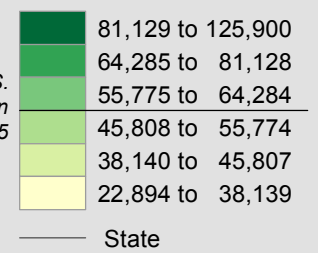

Median Household Income of the Total Population by County: 2015

Median Household Income by County (in dollars)

U.S.
median
\$55,775

MODEL-BASED ESTIMATES

The data provided are indirect estimates produced by statistical model-based methods using sample survey, decennial census, and administrative data sources. The estimates contain error stemming from model error, sampling error, and nonsampling error.

Source: U.S. Census Bureau, Small Area Income and Poverty Estimates (SAIPE) Program, Dec. 2016