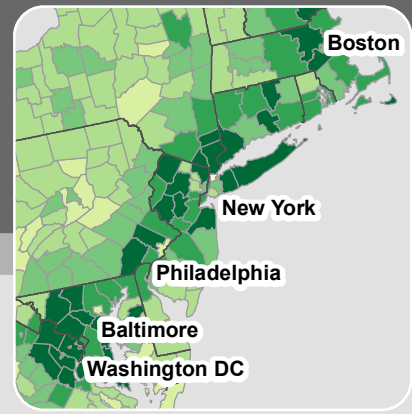

Median Household Income of the Total Population by County: 2015

Median Household Income by County (in dollars)

U.S.
median
\$55,775

MODEL-BASED ESTIMATES

The data provided are indirect estimates produced by statistical model-based methods using sample survey, decennial census, and administrative data sources. The estimates contain error stemming from model error, sampling error, and nonsampling error.

Source: U.S. Census Bureau, Small Area Income and Poverty Estimates (SAIPE) Program, Dec. 2016