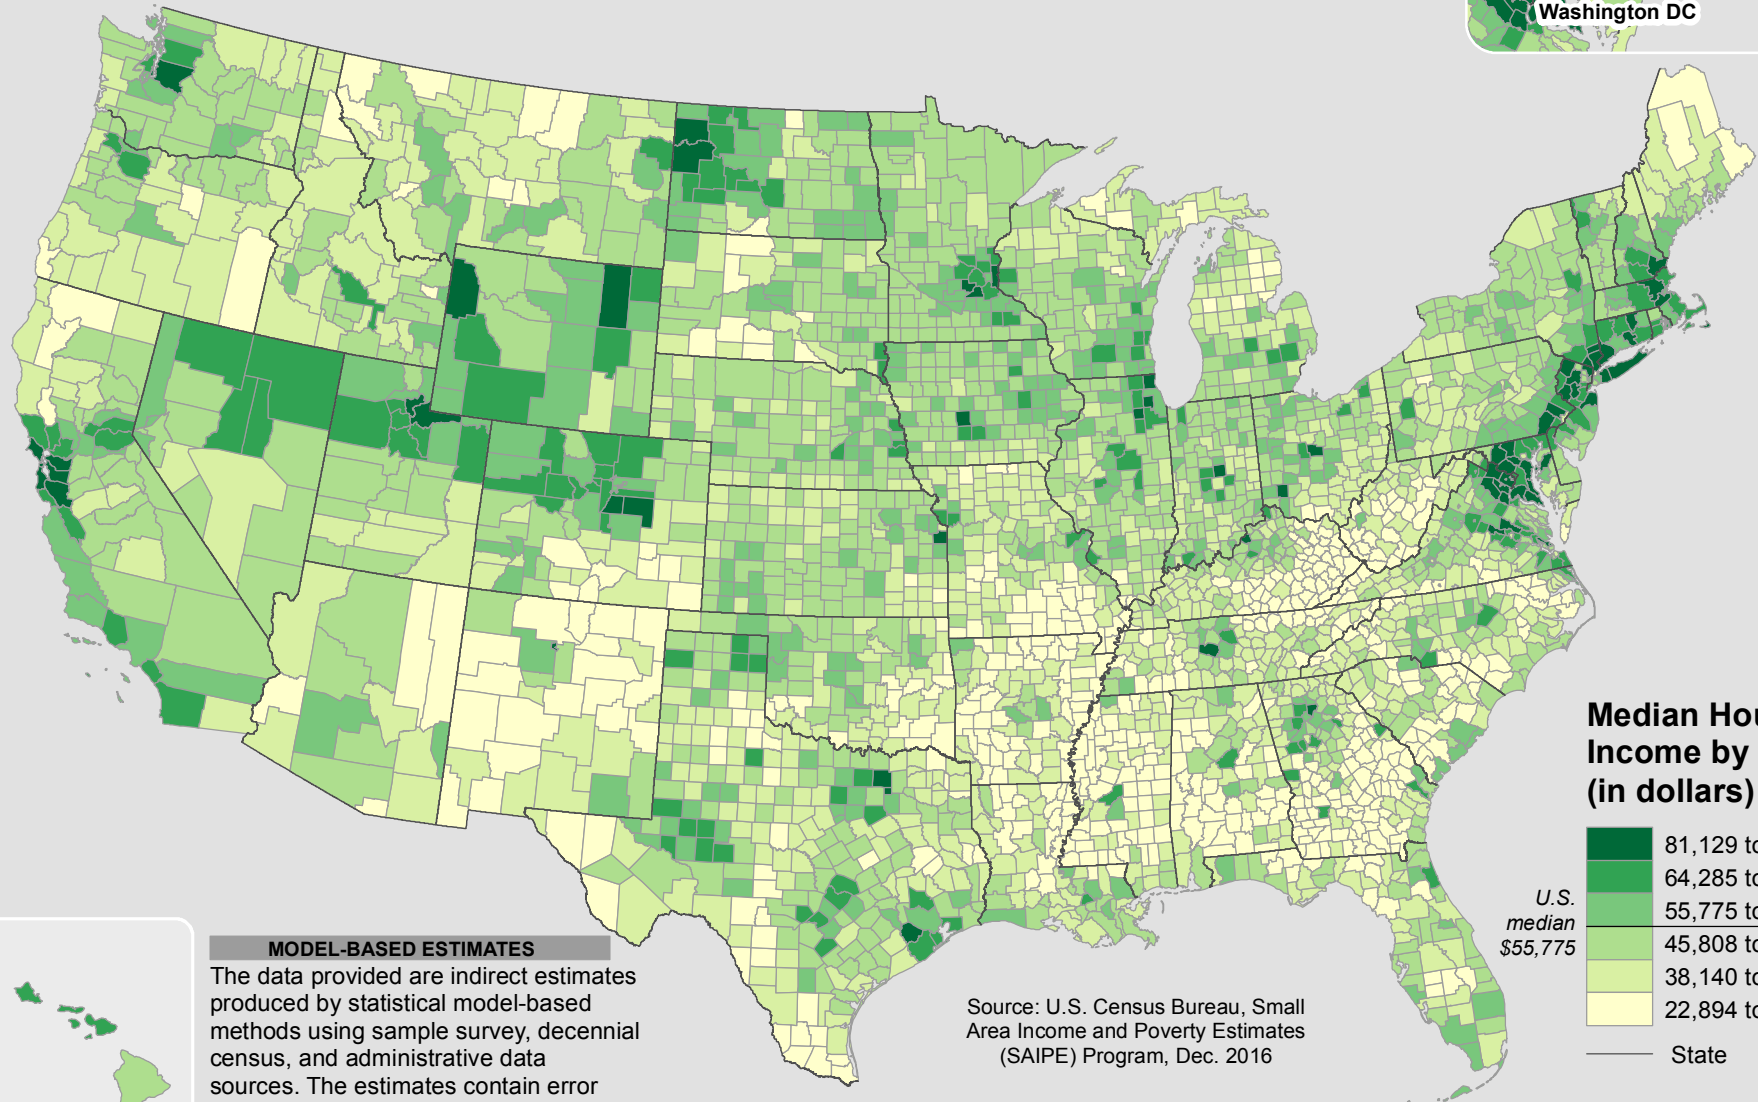

Median Household Income of the Total Population by County: 2015

Median Household Income by County (in dollars)

U.S.
median
\$55,775

MODEL-BASED ESTIMATES

The data provided are indirect estimates produced by statistical model-based methods using sample survey, decennial census, and administrative data sources. The estimates contain error stemming from model error, sampling error, and nonsampling error.

Source: U.S. Census Bureau, Small Area Income and Poverty Estimates (SAIPE) Program, Dec. 2016